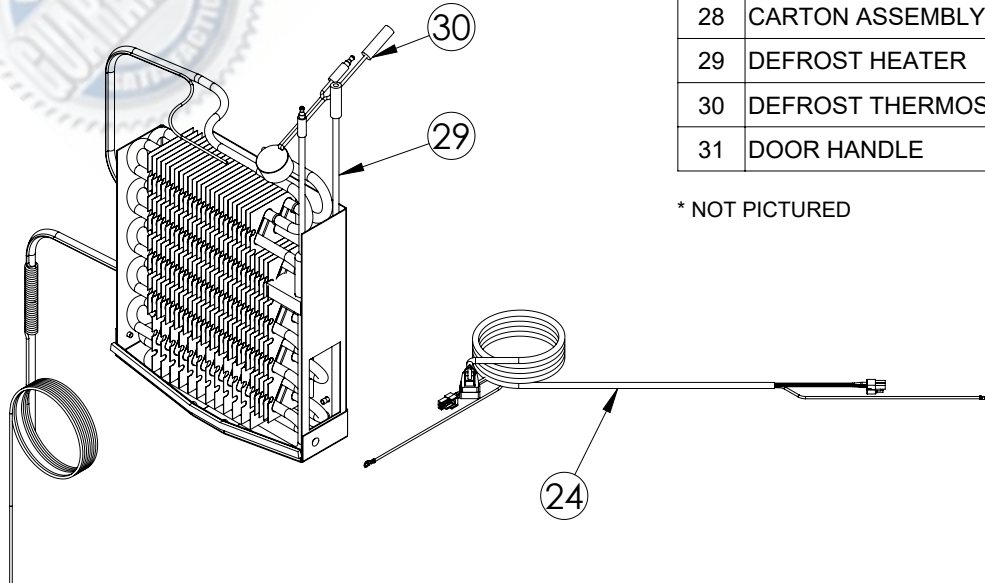

Service Parts List

guaranteedparts.com

1-855-472-4443

MPRF424-SS31A		
ITEM	DESCRIPTION	MARVEL P/N
1	CONDENSER ASSEMBLY	42249374
2	MAIN CONTROL BOARD KIT	S42088795
3	GRILLE	S41015650-SS
4	LED LIGHT STRIP	S68178
5	CONTROL BOARD	S68177
6	REED SWITCH	S66010
7	THERMISTOR ASSEMBLY	S41015903-BLK
8	UI DISPLAY KIT	S68167-01
9	ACCESS COVER	S41016032
10	MECHANICAL HARNESS*	S41015905
11	CONDENSER FAN MOTOR	42249159
12	COMPRESSOR	S41015689
13	COMPRESSOR ELECTRICALS	S41015922
14	EVAPORATOR ASSEMBLY	S41013571
15	DOOR ASSEMBLY	S42038710
16	EVAP FAN	S41013588
17	DOOR GASKET	S31580-035
18	UPPER HINGE	S41013108-RH
19	LOWER HINGE	S41013197-RH
20	KEYS (2)	S41013540
21	HALF SHELF	S41014452-SS
22	SLIDING SHELF	S42138556
23	LEG LEVELERS (4)	42243808
24	POWER CORD	S41050606
25	EVAP THERMISTOR	S68092
26	DRAIN PAN	S41013227
27	DRIER	S41013226
28	CARTON ASSEMBLY *	42249633
29	DEFROST HEATER	42249372
30	DEFROST THERMOSTAT	S41013590
31	DOOR HANDLE	42249126

* NOT PICTURED