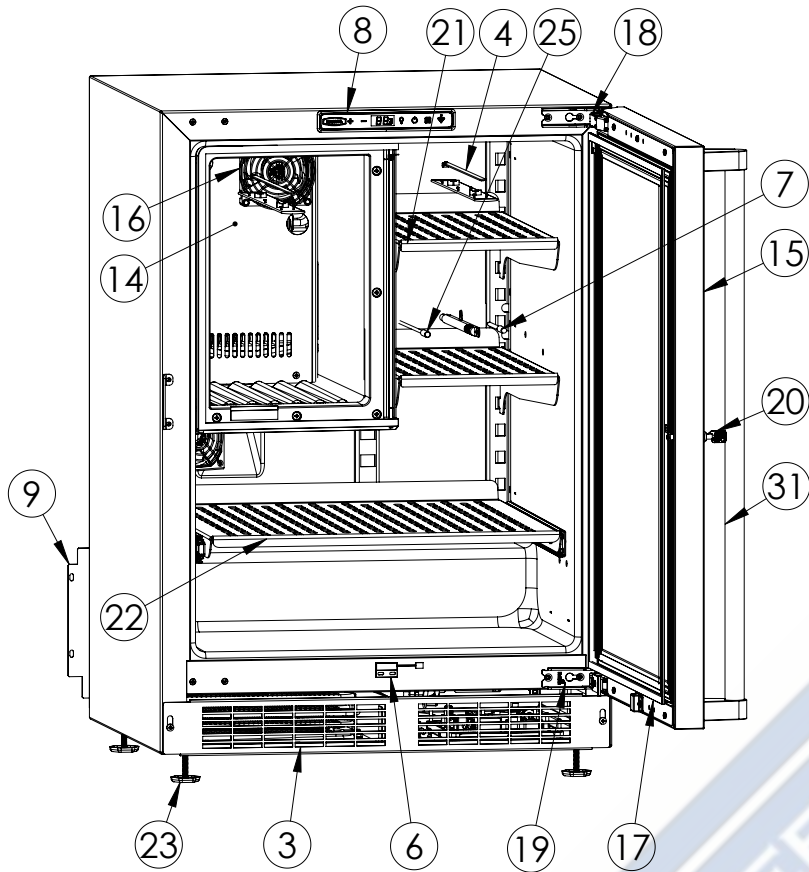

Service Parts List

guaranteedparts.com

1-855-472-4443

MPRF424-SS31A		
ITEM	DESCRIPTION	MARVEL P/N
1	CONDENSER ASSEMBLY	42249374
2	MAIN CONTROL BOARD KIT	S42088795
3	GRILLE	S41015650-SS
4	LED LIGHT STRIP	S68178
5	CONTROL BOARD	S68177
6	REED SWITCH	S66010
7	THERMISTOR ASSEMBLY	S41015903-BLK
8	UI DISPLAY KIT	S68167-01
9	ACCESS COVER	S41016032
10	MECHANICAL HARNESS*	S41015905
11	CONDENSER FAN MOTOR	42249159
12	COMPRESSOR	S41015689
13	COMPRESSOR ELECTRICALS	S41015922
14	EVAPORATOR ASSEMBLY	S41013571
15	DOOR ASSEMBLY	S42038710
16	EVAP FAN	S41013588
17	DOOR GASKET	S31580-035
18	UPPER HINGE	S41013108-RH
19	LOWER HINGE	S41013197-RH
20	KEYS (2)	S41013540
21	HALF SHELF	S41014452-SS
22	SLIDING SHELF	S42138556
23	LEG LEVELERS (4)	42243808
24	POWER CORD	S41050606
25	EVAP THERMISTOR	S68092
26	DRAIN PAN	S41013227
27	DRIER	S41013226
28	CARTON ASSEMBLY *	42249633
29	DEFROST HEATER	42249372
30	DEFROST THERMOSTAT	S41013590
31	DOOR HANDLE	42249126

* NOT PICTURED