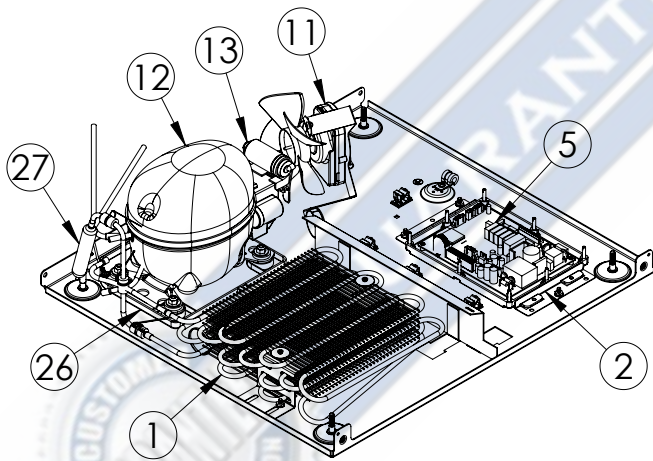

Service Parts List

guaranteedparts.com

1-855-472-4443

MPRF424-SS31A		
ITEM	DESCRIPTION	MARVEL P/N
1	CONDENSER ASSEMBLY	42249374
2	MAIN CONTROL BOARD KIT	S42088795
3	GRILLE	S41015650-SS
4	LED LIGHT STRIP	S68178
5	CONTROL BOARD	S68177
6	REED SWITCH	S66010
7	THERMISTOR ASSEMBLY	S41015903-BLK
8	UI DISPLAY KIT	S68167-01
9	ACCESS COVER	S41016032
10	MECHANICAL HARNESS*	S41015905
11	CONDENSER FAN MOTOR	42249159
12	COMPRESSOR	S41015689
13	COMPRESSOR ELECTRICALS	S41015922
14	EVAPORATOR ASSEMBLY	S41013571
15	DOOR ASSEMBLY	S42038710
16	EVAP FAN	S41013588
17	DOOR GASKET	S31580-035
18	UPPER HINGE	S41013108-RH
19	LOWER HINGE	S41013197-RH
20	KEYS (2)	S41013540
21	HALF SHELF	S41014452-SS
22	SLIDING SHELF	S42138556
23	LEG LEVELERS (4)	42243808
24	POWER CORD	S41050606
25	EVAP THERMISTOR	S68092
26	DRAIN PAN	S41013227
27	DRIER	S41013226
28	CARTON ASSEMBLY *	42249633
29	DEFROST HEATER	42249372
30	DEFROST THERMOSTAT	S41013590
31	DOOR HANDLE	42249126

* NOT PICTURED